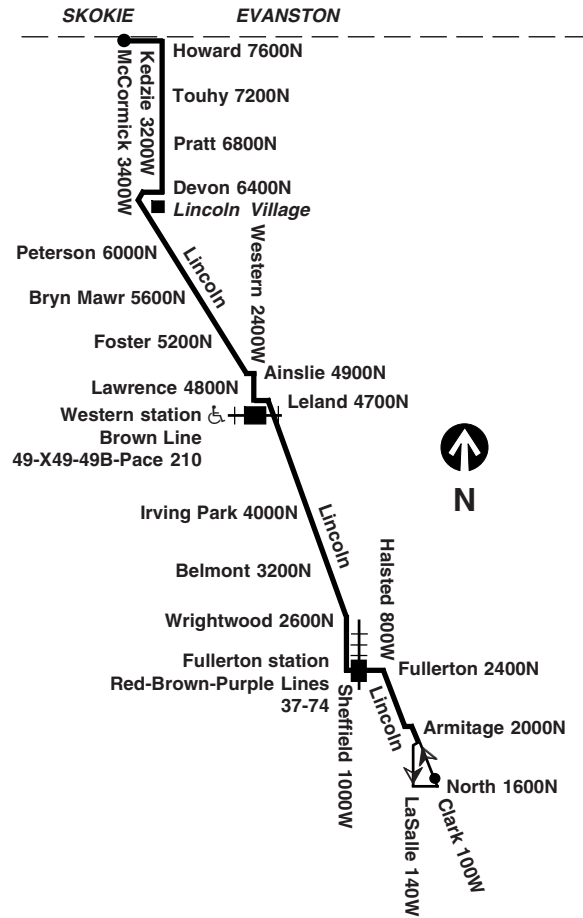

CTA Bike & Ride

Bicycle racks are available on the front exteriors of CTA buses. Bicycles can be placed on bicycle racks during normal hours of operation for each route. Racks accommodate two (2) bicycles at a time. Bicycles are also permitted on CTA trains during certain hours.

The schedules and other information in this timetable are subject to change. CTA does not assume responsibility for errors in timetables, nor for inconvenience or damage resulting from delayed trains or buses due to weather, traffic conditions, etc.

CTA operating costs are funded in part through the Regional Transportation Authority, by the federal and state governments, and the City of Chicago and County of Cook.

For more Information call the RTA Travel Information Center in Chicago in Chicago: 836-7000. Open 5 a.m. until 1 a.m. every day.

Para obtener mayor información, en Español, llame al Centro de Información: 836-7000.

Chicago Transit Authority

Lincoln

Effective January 30, 2005

Monday thru Friday

11 Lincoln

Northbound

Leave North/Clark	Fullerton/Lincoln/Halsted	Lincoln/Belmont/Ashland	Irving Park/Lincoln	Brown Line/Western	Arrive Devon/Kedzie	Arrive Howard/McCormick
6:00a	6:06a	6:12a	6:18a	6:22a	6:34a	6:42a
6:12	6:18	6:24	6:30	6:34	6:46	6:54
6:24	6:30	6:36	6:42	6:46	6:58	7:06
6:36	6:42	6:48	6:54	6:59	7:12	7:20
6:48	6:54	7:00	7:06	7:11	7:25	7:34
7:00	7:06	7:12	7:18	7:24	7:39	7:47
7:12	7:18	7:24	7:30	7:36	7:52	8:00
7:24	7:30	7:36	7:42	7:48	8:04	8:12
7:36	7:42	7:48	7:54	8:00	8:16	8:24
7:48	7:54	8:00	8:06	8:12	8:28	8:36
8:00	8:06	8:12	8:18	8:24	8:40	8:48
8:12	8:18	8:24	8:30	8:36	8:52	9:00
8:24	8:30	8:36	8:42	8:48	9:04	9:12
8:36	8:42	8:48	8:54	9:00	9:16	9:24
8:48	8:54	9:00	9:06	9:12	9:28	9:36
9:00	9:06	9:12	9:18	9:24	9:40	9:48
9:20	9:26	9:32	9:39	9:45	10:01	10:09
9:40	9:46	9:53	10:00	10:07	10:22	10:31
10:00	10:06	10:14	10:21	10:28	10:44	10:52
10:20	10:27	10:35	10:43	10:50	11:05	11:13
10:40	10:47	10:55	11:03	11:10	11:25	11:33
11:00	11:07	11:15	11:23	11:30	11:45	11:53
11:20	11:27	11:35	11:43	11:50	12:05p	12:13p
11:40	11:47	11:55	12:03p	12:10p	12:25	12:33
12:00p	12:07p	12:15p	12:23	12:30	12:45	12:53
12:20	12:27	12:35	12:44	12:51	1:08	1:16
12:40	12:47	12:56	1:04	1:12	1:29	1:37
1:00	1:07	1:16	1:25	1:34	1:52	2:00
1:20	1:27	1:36	1:45	1:54	2:12	2:20
1:40	1:47	1:56	2:05	2:14	2:32	2:40
2:00	2:07	2:16	2:25	2:34	2:52	3:00
2:20	2:27	2:36	2:45	2:54	3:12	3:20
2:40	2:48	2:57	3:06	3:14	3:32	3:40
3:00	3:09	3:19	3:28	3:36	3:55	4:03
3:20	3:30	3:40	3:50	3:58	4:17	4:26
3:35	3:45	3:55	4:05	4:13	4:32	4:41
3:50	4:00	4:10	4:20	4:28	4:47	4:56
4:05	4:15	4:25	4:35	4:43	5:02	5:11
4:20	4:30	4:40	4:50	4:58	5:17	5:26
4:35	4:45	4:55	5:05	5:13	5:32	5:41
4:48	4:58	5:08	5:18	5:26	5:45	5:54
5:00	5:10	5:20	5:30	5:38	5:57	6:06
5:12	5:22	5:32	5:42	5:50	6:09	6:18
5:24	5:34	5:44	5:54	6:02	6:21	6:30
5:36	5:46	5:56	6:06	6:14	6:33	6:42
5:48	5:58	6:08	6:18	6:26	6:44	6:53
6:00	6:09	6:19	6:28	6:36	6:53	7:02
6:12	6:21	6:30	6:39	6:46	7:03	7:12
6:24	6:33	6:42	6:51	6:58	7:14	7:23
6:36	6:44	6:53	7:01	7:08	7:24	7:33
6:48	6:56	7:04	7:12	7:19	7:34	7:42
7:00	7:08	7:16	7:24	7:30	7:45	7:53
7:20	7:27	7:35	7:42	7:49	8:02	8:10
7:40	7:47	7:54	8:01	8:07	8:19	8:27
8:00	8:07	8:14	8:21	8:27	8:39	8:47
8:10	8:17	8:24	8:31	8:37	8:41F	.....
8:30	8:37	8:44	8:51	8:57	9:01F	.....
8:50	8:57	9:04	9:11	9:17	9:21F	.....

Southbound